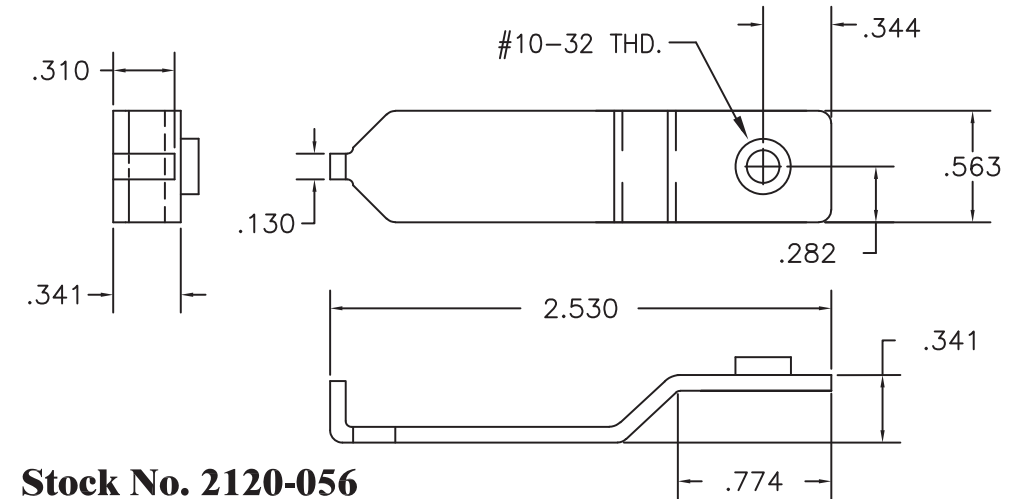

Stock No. 2120-076I
(Sold Individually)
(Not Shown in Photo)

Stock No. 2120-057
(Sold Individually)

Stock No. 2120-053A
(Sold Individually)
(Standard Jaw shipped with CRT)

Stock No. 2120-070P
(Sold per pair as shown below)
(1 pair req'd per clamp) (Clamp not included)

Stock No. 2120-074I
(Sold Individually)
(Not Shown in Photo)

Stock No. 2120-056
(Sold Individually)
(Varta Cells)

Stock No. 2120-071
(Sold Individually)
(Varta Cells)
(Not Shown in Photo)

Stock No. 2120-058I
(Sold Individually)

Alber

**CELLCORDER
CRT JAW OPTIONS**