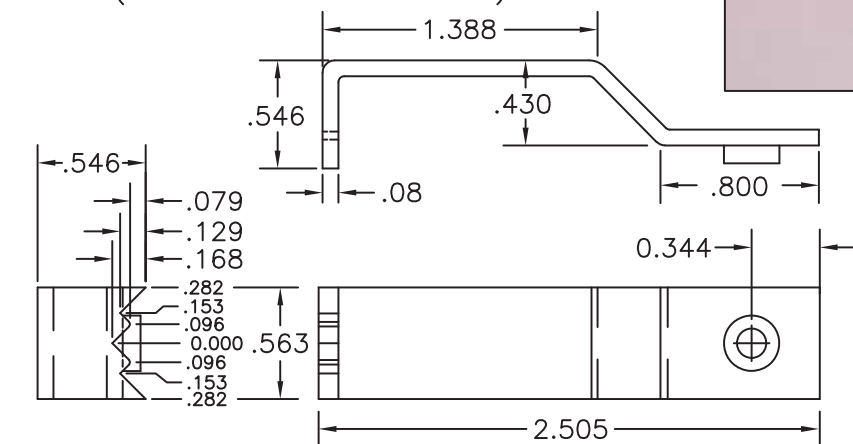

Stock No. 2120-076I
(Sold Individually)
(Not Shown in Photo)

Stock No. 2120-057
(Sold Individually)

Stock No. 2120-053A
(Sold Individually)
(Standard Jaw shipped with CRT)

Stock No. 2120-070P
(Sold per pair as shown below)
(1 pair req'd per clamp) (Clamp not included)

Stock No. 2120-074I
(Sold Individually)
(Not Shown in Photo)

Stock No. 2120-056
(Sold Individually)
(Varta Cells)

Stock No. 2120-071
(Sold Individually)
(Varta Cells)
(Not Shown in Photo)

Stock No. 2120-058I
(Sold Individually)

Alber

**CELLCORDER
CRT JAW OPTIONS**