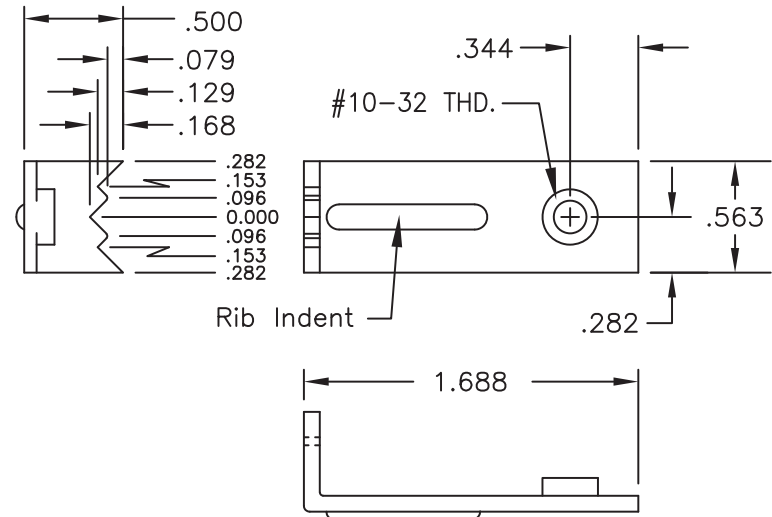

Stock No. 2120-076I
(Sold Individually)
(Not Shown in Photo)

Stock No. 2120-057
(Sold Individually)

Stock No. 2120-053A
(Sold Individually)
(Standard Jaw shipped with CRT)

Stock No. 2120-070P
(Sold per pair as shown below)
(1 pair req'd per clamp) (Clamp not included)

Stock No. 2120-074I
(Sold Individually)
(Not Shown in Photo)

Stock No. 2120-056
(Sold Individually)
(Varta Cells)

Stock No. 2120-071
(Sold Individually)
(Varta Cells)
(Not Shown in Photo)

Stock No. 2120-058I
(Sold Individually)

Alber

**CELLCORDER
CRT JAW OPTIONS**