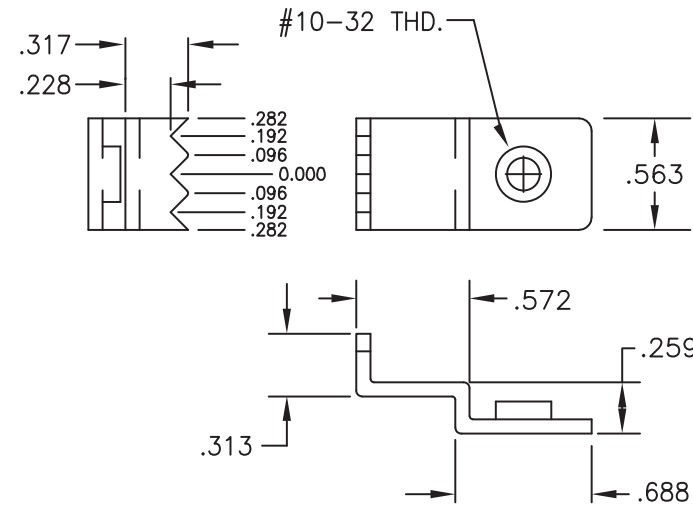

Stock No. 2120-076I
(Sold Individually)
(Not Shown in Photo)

Stock No. 2120-057
(Sold Individually)

Stock No. 2120-053A
(Sold Individually)
(Standard Jaw shipped with CRT)

Stock No. 2120-070P
(Sold per pair as shown below)
(1 pair req'd per clamp) (Clamp not included)

Stock No. 2120-074I
(Sold Individually)
(Not Shown in Photo)

Stock No. 2120-056
(Sold Individually)
(Varta Cells)

Stock No. 2120-071
(Sold Individually)
(Varta Cells)
(Not Shown in Photo)

Stock No. 2120-058I
(Sold Individually)

Alber

**CELLCORDER
CRT JAW OPTIONS**