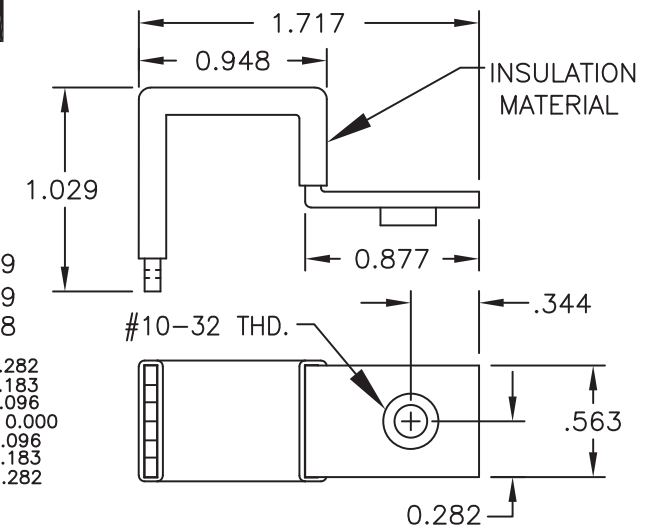

Stock No. 2120-076I
(Sold Individually)
(Not Shown in Photo)

Stock No. 2120-057
(Sold Individually)

Stock No. 2120-053A
(Sold Individually)
(Standard Jaw shipped with CRT)

Stock No. 2120-070P
(Sold per pair as shown below)
(1 pair req'd per clamp) (Clamp not included)

Stock No. 2120-074I
(Sold Individually)
(Not Shown in Photo)

Stock No. 2120-056
(Sold Individually)
(Varta Cells)

Stock No. 2120-071
(Sold Individually)
(Varta Cells)
(Not Shown in Photo)

Stock No. 2120-058I
(Sold Individually)

Alber

**CELLCORDER
CRT JAW OPTIONS**