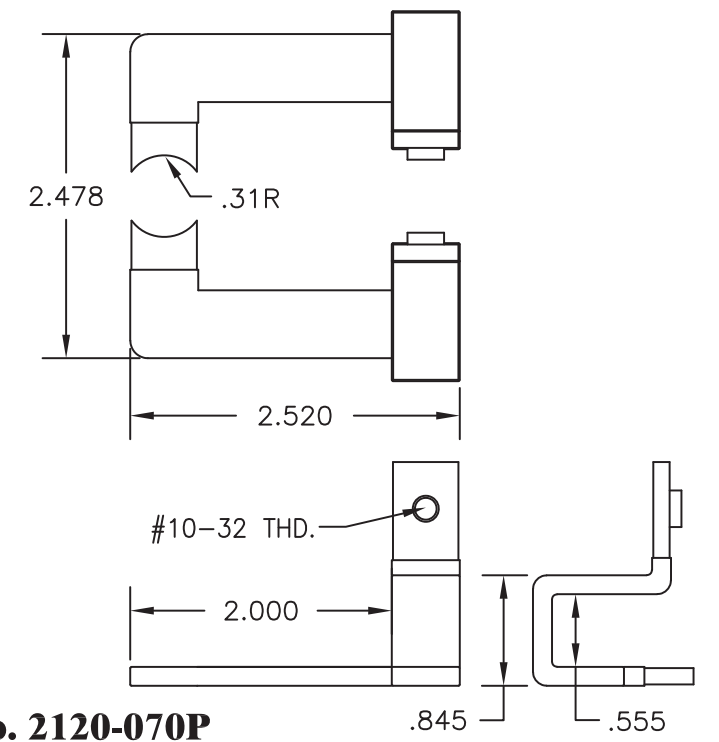

Stock No. 2120-076I
(Sold Individually)
(Not Shown in Photo)

Stock No. 2120-057
(Sold Individually)

Stock No. 2120-053A
(Sold Individually)
(Standard Jaw shipped with CRT)

Stock No. 2120-070P
(Sold per pair as shown below)
(1 pair req'd per clamp) (Clamp not included)

Stock No. 2120-074I
(Sold Individually)
(Not Shown in Photo)

Stock No. 2120-056
(Sold Individually)
(Varta Cells)

Stock No. 2120-071
(Sold Individually)
(Varta Cells)
(Not Shown in Photo)

Stock No. 2120-058I
(Sold Individually)

Alber

**CELLCORDER
CRT JAW OPTIONS**