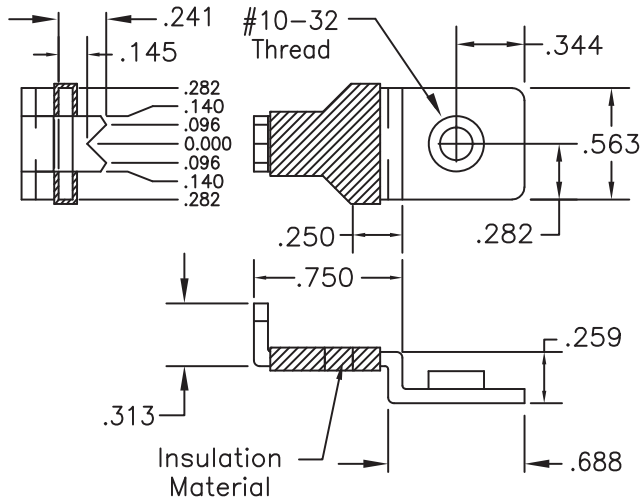

Stock No. 2120-076I
(Sold Individually)
(Not Shown in Photo)

Stock No. 2120-057
(Sold Individually)

Stock No. 2120-053A
(Sold Individually)
(Standard Jaw shipped with CRT)

Stock No. 2120-070P
(Sold per pair as shown below)
(1 pair req'd per clamp) (Clamp not included)

Stock No. 2120-074I
(Sold Individually)
(Not Shown in Photo)

Stock No. 2120-056
(Sold Individually)
(Varta Cells)

Stock No. 2120-071
(Sold Individually)
(Varta Cells)
(Not Shown in Photo)

Stock No. 2120-058I
(Sold Individually)

Alber

**CELLCORDER
CRT JAW OPTIONS**