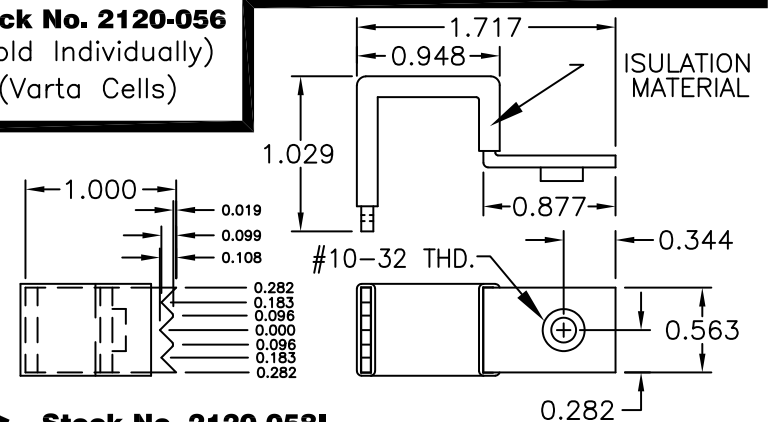

**Stock No. 2120-057**  
(Sold Individually)

**Stock No. 2120-053A**  
(Sold Individually)  
(Standard Jaw shipped with CRT)

**Stock No. 2120-070P**  
(Sold per pair as shown below)  
**(1 pair req'd per clamp)** (Clamp not included)

**Stock No. 2120-056**  
(Sold Individually)  
(Varta Cells)

**Stock No. 2120-0581**  
(Sold Individually)