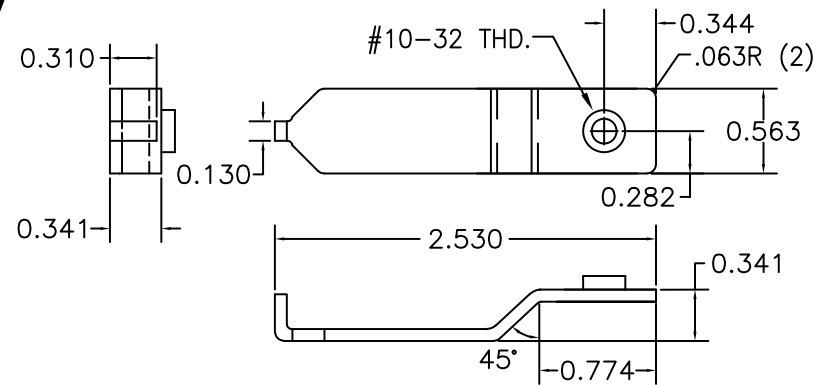

**Stock No. 2120-057**  
(Sold Individually)

**Stock No. 2120-053A**  
(Sold Individually)  
(Standard Jaw shipped with CRT)

**Stock No. 2120-070P**  
(Sold per pair as shown below)  
**(1 pair req'd per clamp)** (Clamp not included)

**Stock No. 2120-056**  
(Sold Individually)  
(Varta Cells)

**Stock No. 2120-0581**  
(Sold Individually)