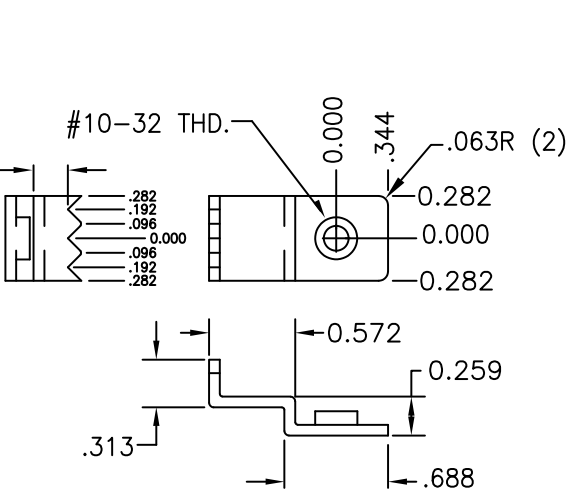

**Stock No. 2120-057**  
(Sold Individually)

**Stock No. 2120-053A**  
(Sold Individually)  
(Standard Jaw shipped with CRT)

**Stock No. 2120-070P**  
(Sold per pair as shown below)  
**(1 pair req'd per clamp)** (Clamp not included)

**Stock No. 2120-056**  
(Sold Individually)  
(Varta Cells)

**Stock No. 2120-0581**  
(Sold Individually)