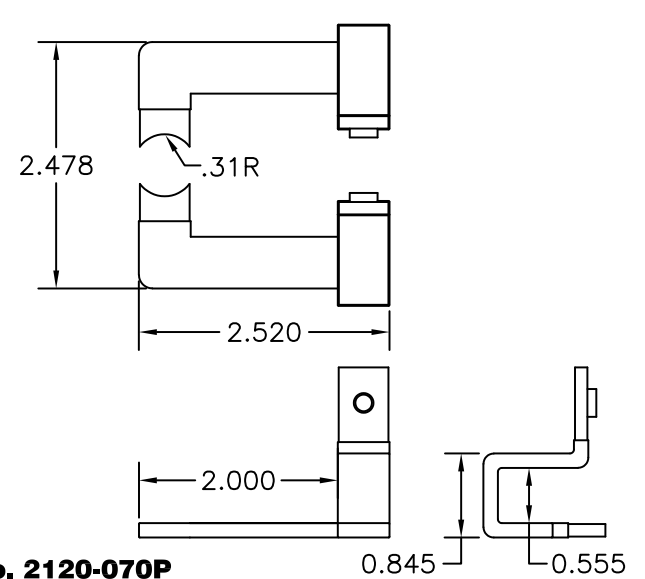

**Stock No. 2120-057**  
(Sold Individually)

**Stock No. 2120-053A**  
(Sold Individually)  
(Standard Jaw shipped with CRT)

**Stock No. 2120-070P**  
(Sold per pair as shown below)  
**(1 pair req'd per clamp)** (Clamp not included)

**Stock No. 2120-056**  
(Sold Individually)  
(Varta Cells)

**Stock No. 2120-0581**  
(Sold Individually)