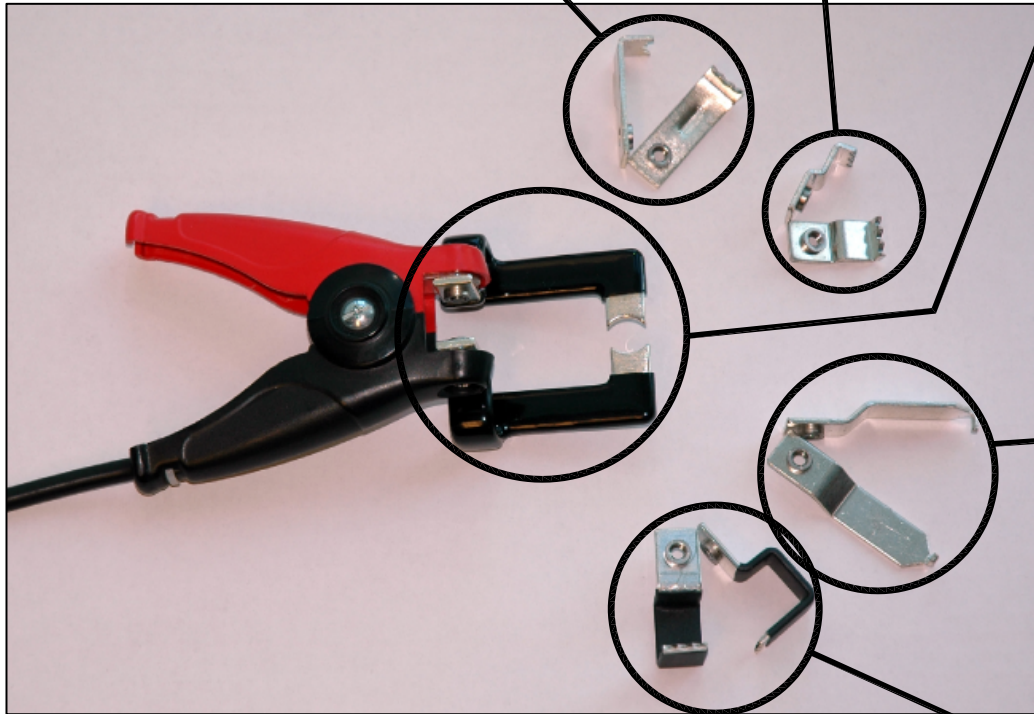

**Stock No. 2120-057**  
(Sold Individually)

**Stock No. 2120-053A**  
(Sold Individually)  
(Standard Jaw shipped with CRT)

**Stock No. 2120-070P**  
(Sold per pair as shown below)  
**(1 pair req'd per clamp)** (Clamp not included)

**Stock No. 2120-056**  
(Sold Individually)  
(Varta Cells)

**Stock No. 2120-0581**  
(Sold Individually)